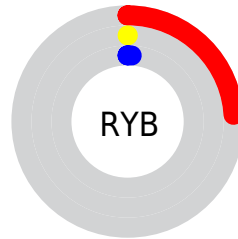

A 20% lighter version of the original color is **29.04, 28.94, 12.86**, and **0.00, 0.00, 0.00** is the 20% darker color. If you saturate the color by 10%, you get **8.98, 28.99, 12.96**, and if you desaturate by 10%, it is **10.14, 26.27, 12.24**.

Distribution

Red (24%)

Green (0%)

Blue (1%)

Red (24%)

Yellow (0%)

Blue (1%)

Cyan (0%)