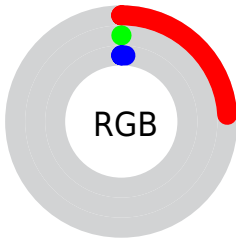

Distribution

Red (24%)

Green (0%)

Blue (1%)