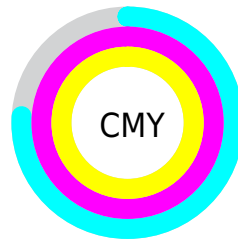

A 20% lighter version of the original color is **29.04, 28.94, 12.86**, and **0.00, 0.00, 0.00** is the 20% darker color. If you saturate the color by 10%, you get **8.98, 28.99, 12.96**, and if you desaturate by 10%, it is **10.14, 26.27, 12.24**.

Distribution

Red (24%)

Green (0%)

Blue (1%)

Red (24%)

Yellow (0%)

Blue (1%)

Cyan (0%)

Magenta (100%)

Yellow (95%)

Black (76%)

Cyan (76%)

Magenta (100%)

Yellow (99%)

Brightness & Saturation Gradients

These gradients show how the CIE Lab color 88.98, 28.99, 12.96 changes by changing the brightness by 10 percent. The first figure shows a shift by +10% for each color and the second figure -10%.

Rectangle

The Rectangle color scheme consists of four colors that form a rectangle on the color wheel.

88.98, 28.99, 12.96

88.98, 8.71, 30.54

88.98, -28.99, -12.96

88.98, -8.71, -30.54

Sweetspot

The Sweet Spot groups the original color and five complimentary colors.