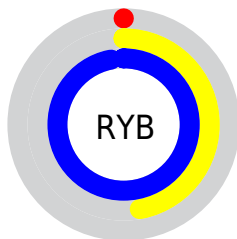

- Red (0%)
- Yellow (47%)
- Blue (97%)