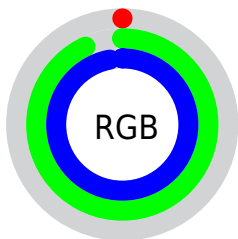

Distribution

- Red (0%)
- Green (93%)
- Blue (97%)