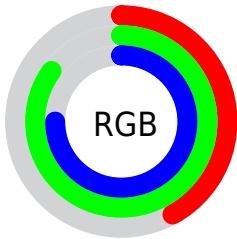

Distribution

- Red (42%)
- Green (85%)
- Blue (75%)