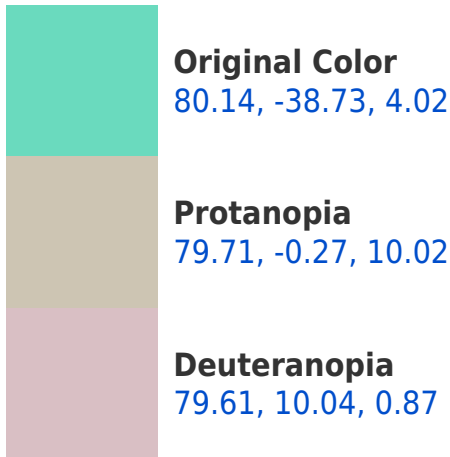

## **Background**

This preview shows how black text looks on a background with the CIELab color 160.14, -38.73, 4.02.

## Dichromacy

**Tritanopia**  
79.98, -23.17, -17.51

# Trichromacy

**Original Color**  
80.14, -38.73, 4.02

**Protanomaly**  
79.34, -16.28, 7.00

**Deuteranomaly**  
79.05, -9.45, 0.75

**Tritanomaly**  
79.94, -28.95, -9.57