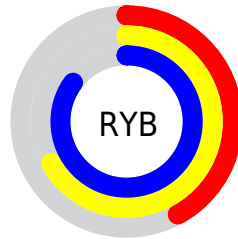

- Red (42%)
- Yellow (67%)
- Blue (85%)