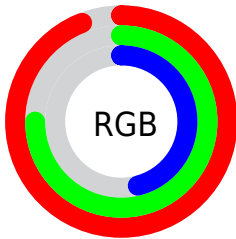

Distribution

- Red (94%)
- Green (75%)
- Blue (46%)