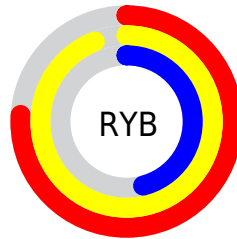

- Red (76%)
- Yellow (94%)
- Blue (46%)