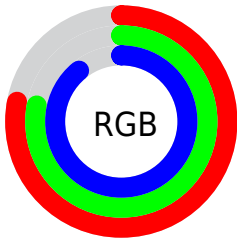

Distribution

Red (78%)

Green (78%)

Blue (89%)