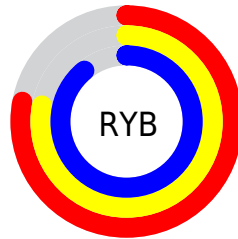

# Details

The CIELab color  $81.18, 4.39, -13.11$  is a light color, and the websafe version is hex `CCCCFF`. A complement of this color would be  $88.70, -3.68, 12.98$ , and the grayscale version is  $81.42, 0.00, -0.01$ .

# Distribution

Red (78%)

Green (78%)

Blue (89%)

Red (78%)

Yellow (78%)

Blue (89%)

Cyan (12%)