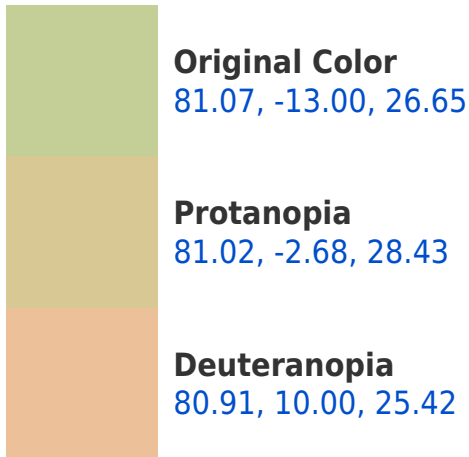

## **Background**

This preview shows how black text looks on a background with the CIELab color 161.07, -13.00, 26.65.

## Dichromacy

**Tritanopia**  
81.04, 4.52, -6.85

# Trichromacy

**Original Color**  
81.07, -13.00, 26.65

**Protanomaly**  
80.98, -6.28, 27.75

**Deuteranomaly**  
80.77, 1.45, 25.54

**Tritanomaly**  
80.97, -2.31, 5.36