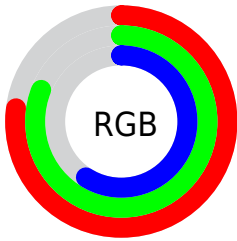

Distribution

- Red (77%)
- Green (81%)
- Blue (59%)