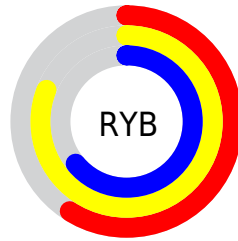

- Red (59%)
- Yellow (81%)
- Blue (64%)