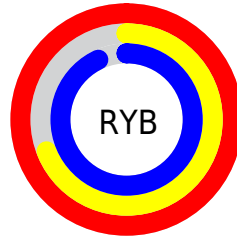

Red (100%)

Yellow (69%)

Blue (93%)