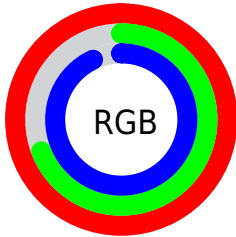

Distribution

Red (100%)

Green (69%)

Blue (93%)