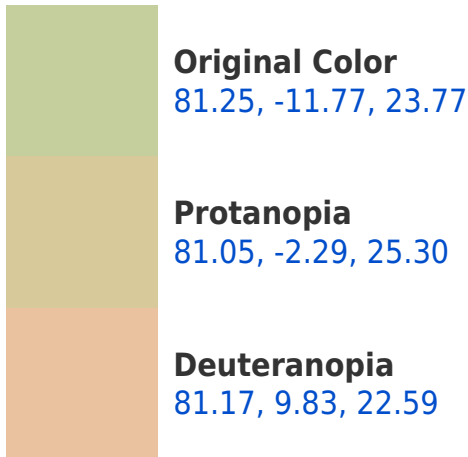

# Black Background

This preview shows how the CIELab color 161.25, -11.77, 23.77 looks on a black background.

## **Background**

This preview shows how black text looks on a background with the CIELab color 161.25, -11.77, 23.77.

## Dichromacy

**Tritanopia**  
81.14, 5.05, -7.22

# Trichromacy

**Original Color**  
81.25, -11.77, 23.77

**Protanomaly**  
81.01, -5.87, 24.63

**Deuteranomaly**  
81.14, 1.71, 22.87

**Tritanomaly**  
81.12, -1.43, 3.98