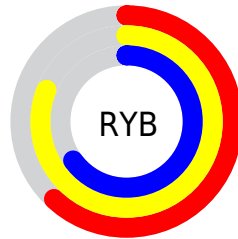

- Red (62%)
- Yellow (81%)
- Blue (65%)