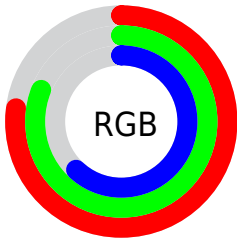

Distribution

- Red (77%)
- Green (81%)
- Blue (62%)