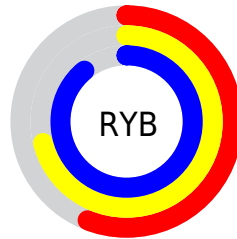

- Red (56%)
- Yellow (71%)
- Blue (89%)