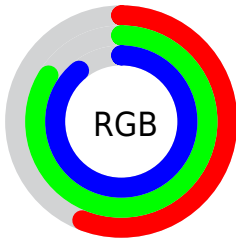

Distribution

- Red (56%)
- Green (84%)
- Blue (89%)