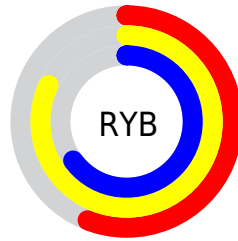

- Red (56%)
- Yellow (82%)
- Blue (65%)