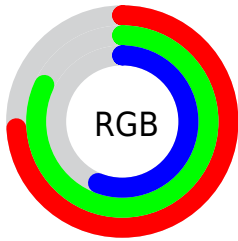

Distribution

- Red (74%)
- Green (82%)
- Blue (56%)