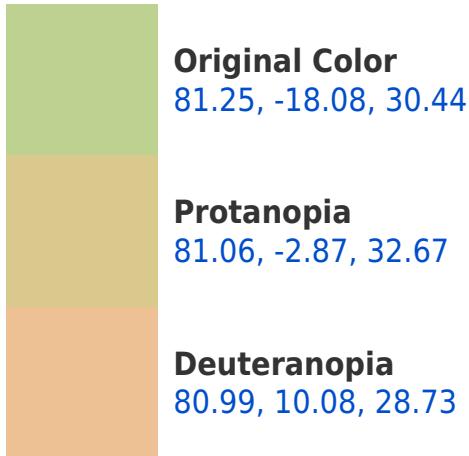

## Background

This preview shows how black text looks on a background with the CIELab color 161.25, -18.08, 30.44.

## Dichromacy

**Tritanopia**  
81.25, 2.38, -8.18

# Trichromacy

**Original Color**  
81.25, -18.08, 30.44

**Protanomaly**  
80.95, -8.59, 31.84

**Deuteranomaly**  
80.83, -0.21, 28.76

**Tritanomaly**  
81.02, -5.63, 5.90