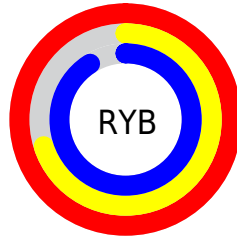

- Red (100%)
- Yellow (70%)
- Blue (91%)