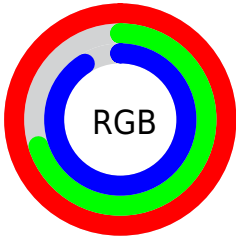

Distribution

- Red (100%)
- Green (70%)
- Blue (91%)