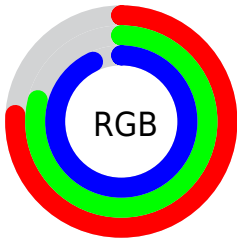

Distribution

- Red (76%)
- Green (79%)
- Blue (93%)