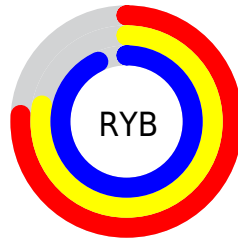

- Red (76%)
- Yellow (78%)
- Blue (93%)