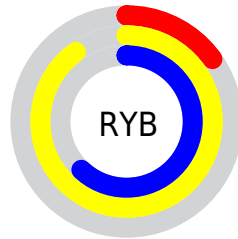

## Conversions Part 2

<b>Format</b>	<b>Color</b>
<b>RYB</b>	38, 229, 157
Decimal	7267622
CIELab	81.56, -62.83, 73.72
CIELCh	82, 96.862, 130.440
Yxy	59.4896, 0.3290, 0.5625
Android (android.graphics.Color)	4285457702 (0xFF6EE526)
YUV	171.6450, -65.8870, -54.0627
Hunter-Lab	77.1295, -54.4469, 45.1650

# Details

The CIELab color **81.56, -62.83, 73.72** is a dark color, and the websafe version is hex **66CC00**. The color can be described as dark washed chartreuse. A complement of this color would be **44.53, 74.68, -72.54**, and the grayscale version is **70.46, 0.00, -0.01**.

A 20% lighter version of the original color is **92.19, -49.81, 63.53**, and **61.57, -61.08, 62.34** is the 20% darker color. If you saturate the color by 10%, you get **81.04, -67.21, 77.01**, and if you desaturate by 10%, it is **82.21, -57.53, 68.01**.

# Distribution

Red (43%)

Green (90%)

Blue (15%)

Red (15%)

Yellow (90%)

Blue (62%)

Cyan (52%)