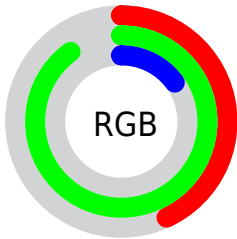

Distribution

Red (43%)

Green (90%)

Blue (15%)