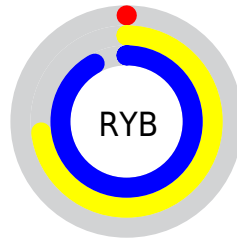

- Red (0%)
- Yellow (73%)
- Blue (92%)