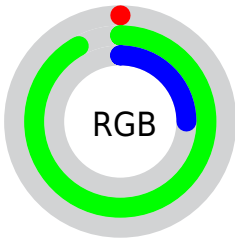

Distribution

- Red (0%)
- Green (92%)
- Blue (25%)