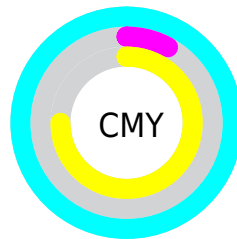

A 20% lighter version of the original color is **90.04, -64.61, 52.55**, and **62.88, -65.53, 63.25** is the 20% darker color. If you saturate the color by 10%, you get **81.72, -78.49, 66.06**, and if you desaturate by 10%, it is **81.95, -76.03, 59.94**.

# Distribution

- Red (0%)
- Green (92%)
- Blue (25%)

- Red (0%)
- Yellow (73%)
- Blue (92%)

- Cyan (100%)
- Magenta (0%)
- Yellow (73%)
- Black (8%)

- Cyan (100%)
- Magenta (8%)
- Yellow (75%)

# Brightness & Saturation Gradients

These gradients show how the CIE Lab color 161.72, -78.48, 66.04 changes by changing the brightness by 10 percent. The first figure shows a shift by +10% for each color and the second figure -10%.