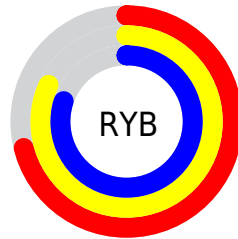

Red (71%)

Yellow (82%)

Blue (80%)