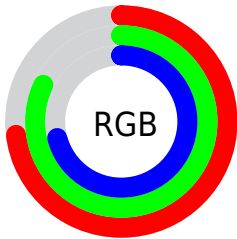

Distribution

Red (73%)

Green (82%)

Blue (71%)