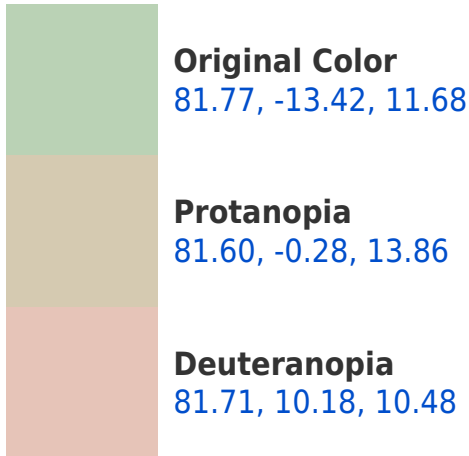

## Background

This preview shows how black text looks on a background with the CIELab color 161.77, -13.42, 11.68.

## Dichromacy

**Tritanopia**  
81.63, -0.69, -9.82

# Trichromacy

**Original Color**  
81.77, -13.42, 11.68

**Protanomaly**  
81.61, -5.34, 13.22

**Deuteranomaly**  
81.56, 1.54, 10.61

**Tritanomaly**  
81.59, -5.39, -1.87