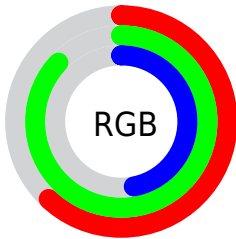

Distribution

Red (62%)

Green (87%)

Blue (47%)