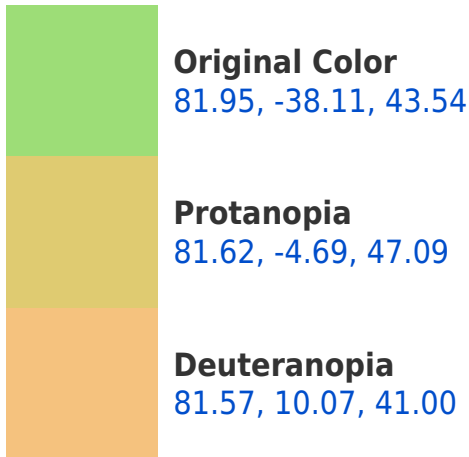

## **Background**

This preview shows how black text looks on a background with the CIELab color 161.95, -38.11, 43.54.

## Dichromacy

**Tritanopia**  
81.89, -7.85, -12.23

# Trichromacy

**Original Color**  
81.95, -38.11, 43.54

**Protanomaly**  
81.55, -17.68, 45.59

**Deuteranomaly**  
81.16, -8.27, 41.39

**Tritanomaly**  
81.57, -19.87, 8.05