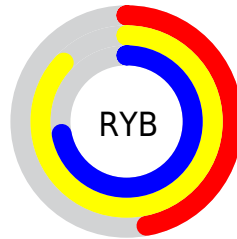

Red (47%)

Yellow (87%)

Blue (72%)