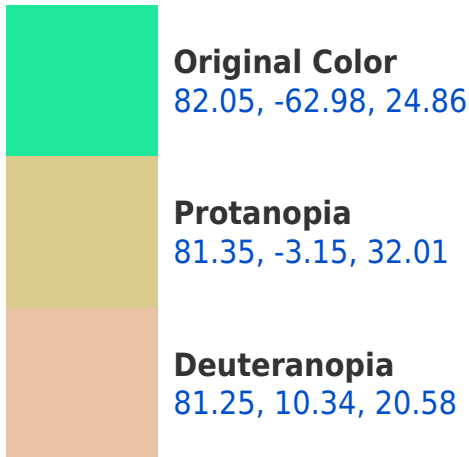

## **Background**

This preview shows how black text looks on a background with the CIELab color 162.05, -62.98, 24.86.

## Dichromacy

**Tritanopia**  
81.77, -31.20, -19.71

# Trichromacy

**Original Color**  
82.05, -62.98, 24.86

**Protanomaly**  
79.72, -32.83, 26.41

**Deuteranomaly**  
79.19, -24.44, 18.44

**Tritanomaly**  
81.60, -44.26, -3.54