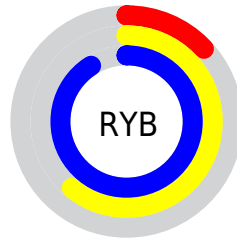

- Red (13%)
- Yellow (61%)
- Blue (91%)