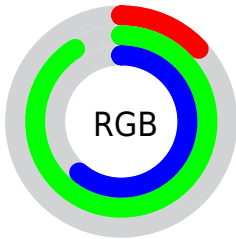

Distribution

- Red (13%)
- Green (91%)
- Blue (61%)