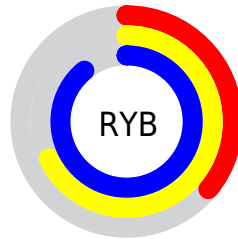

- Red (36%)
- Yellow (68%)
- Blue (89%)