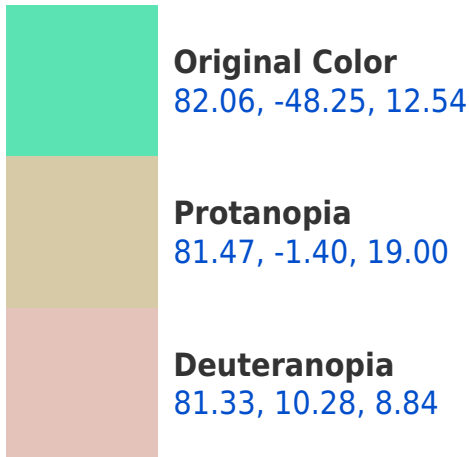

## **Background**

This preview shows how black text looks on a background with the CIELab color 162.06, -48.25, 12.54.

## Dichromacy

**Tritanopia**  
81.92, -26.21, -18.34

# Trichromacy

**Original Color**  
82.06, -48.25, 12.54

**Protanomaly**  
80.72, -21.48, 15.35

**Deuteranomaly**  
80.47, -14.28, 8.69

**Tritanomaly**  
81.92, -34.60, -7.21