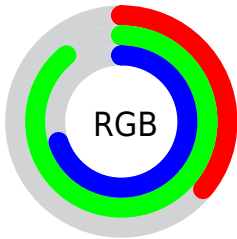

Distribution

- Red (36%)
- Green (89%)
- Blue (70%)