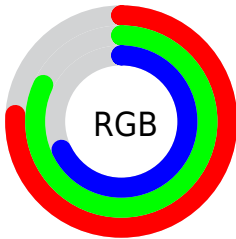

Distribution

- Red (76%)
- Green (82%)
- Blue (68%)