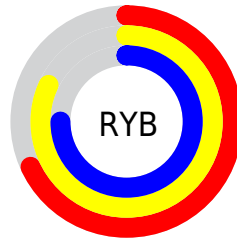

- Red (68%)
- Yellow (82%)
- Blue (75%)