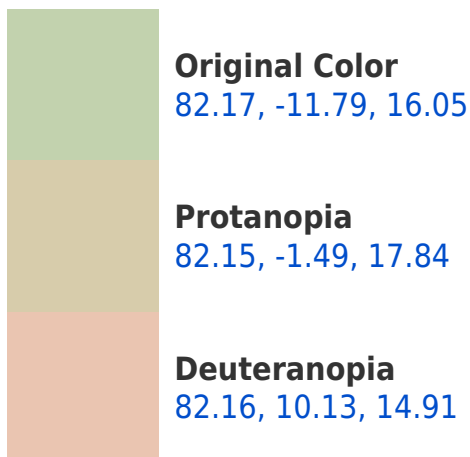

## **Background**

This preview shows how black text looks on a background with the CIELab color 162.17, -11.79, 16.05.

## Dichromacy

# Trichromacy

**Original Color**  
82.17, -11.79, 16.05

**Protanomaly**  
82.05, -5.33, 17.07

**Deuteranomaly**  
82.07, 1.78, 15.13

**Tritanomaly**  
82.09, -3.28, 0.53