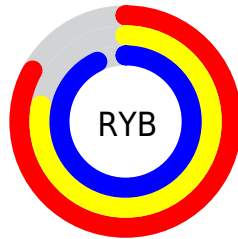

- Red (83%)
- Yellow (78%)
- Blue (93%)