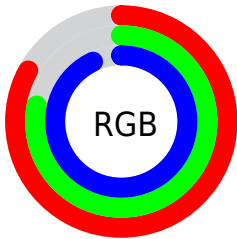

Distribution

- Red (83%)
- Green (78%)
- Blue (93%)