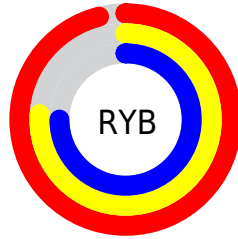

- Red (96%)
- Yellow (76%)
- Blue (75%)