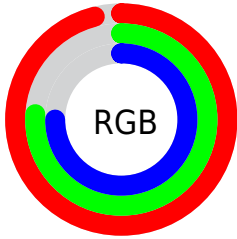

Distribution

- Red (96%)
- Green (76%)
- Blue (75%)