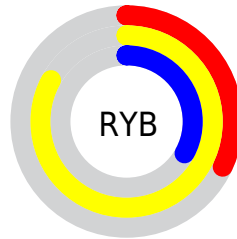

# Details

The CIELab color **82.59, -16.96, 62.06** is a light color, and the websafe version is hex **CCCC33**. The color can be described as light muted yellow. A complement of this color would be **42.26, 38.92, -66.87**, and the grayscale version is **79.55, 0.00, -0.01**.

A 20% lighter version of the original color is **97.87, -15.76, 55.97**, and **62.66, -17.38, 62.17** is the 20% darker color. If you saturate the color by 10%, you get **82.42, -18.28, 69.98**, and if you desaturate by 10%, it is **82.82, -15.24, 52.95**.

# Distribution

Red (82%)

Green (83%)

Blue (32%)

Red (32%)

Yellow (83%)

Blue (33%)

Cyan (1%)