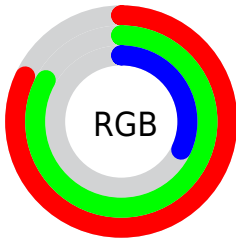

Distribution

Red (82%)

Green (83%)

Blue (32%)