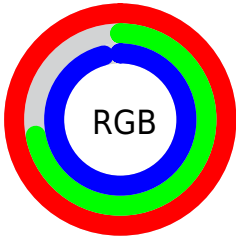

Distribution

Red (100%)

Green (72%)

Blue (96%)