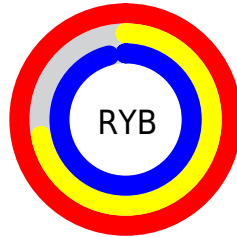

# Details

The CIELab color  $82.95, 34.92, -19.58$  is a light color, and the websafe version is hex  $\text{FFCCFF}$ . A complement of this color would be  $94.16, -33.47, 21.78$ , and the grayscale version is  $84.88, 0.00, -0.01$ .

# Distribution

Red (100%)

Green (72%)

Blue (96%)

Red (100%)

Yellow (72%)

Blue (96%)

Cyan (0%)