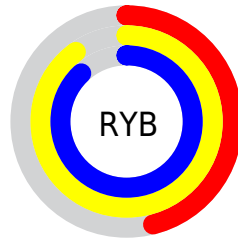

- Red (46%)
- Yellow (90%)
- Blue (88%)