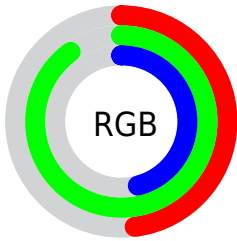

Distribution

- Red (48%)
- Green (90%)
- Blue (46%)