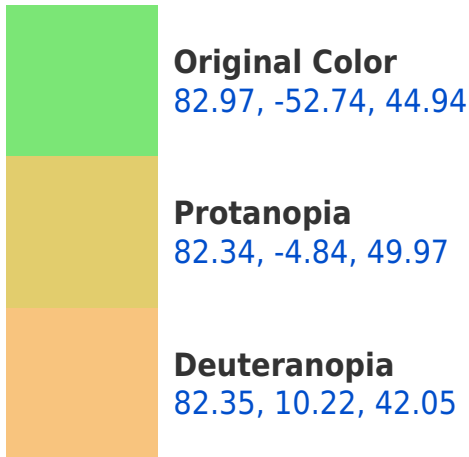

## Background

This preview shows how black text looks on a background with the CIELab color 162.97, -52.74, 44.94.

## Dichromacy

**Tritanopia**  
82.79, -17.68, -15.29

# Trichromacy

**Original Color**  
82.97, -52.74, 44.94

**Protanomaly**  
81.88, -23.85, 47.29

**Deuteranomaly**  
81.42, -14.26, 41.55

**Tritanomaly**  
82.62, -32.19, 6.71