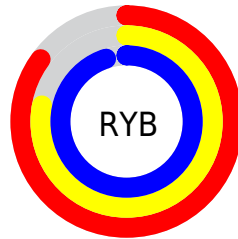

- Red (85%)
- Yellow (78%)
- Blue (95%)