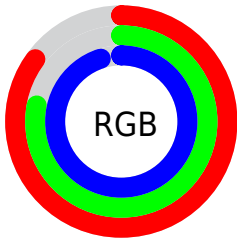

Distribution

- Red (85%)
- Green (78%)
- Blue (95%)