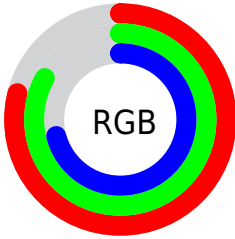

Distribution

- Red (79%)
- Green (83%)
- Blue (71%)