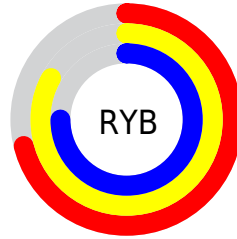

- Red (71%)
- Yellow (83%)
- Blue (75%)