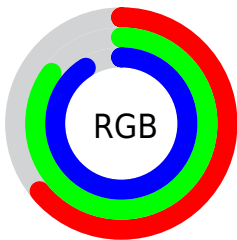

Distribution

- Red (64%)
- Green (85%)
- Blue (91%)