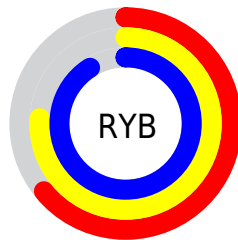

- Red (64%)
- Yellow (76%)
- Blue (91%)