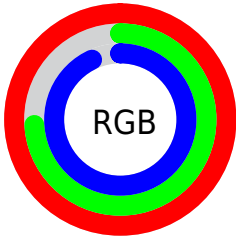

Distribution

Red (100%)

Green (74%)

Blue (93%)