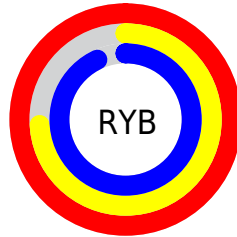

# Details

The CIELab color **83.82, 30.93, -14.01** is a light color, and the websafe version is hex **FFCCFF**. A complement of this color would be **94.69, -29.64, 15.92**, and the grayscale version is **85.62, 0.00, -0.01**.

A 20% lighter version of the original color is **97.79, 4.57, -3.25**, and **63.86, 31.07, -13.85** is the 20% darker color. If you saturate the color by 10%, you get **78.04, 43.01, -18.76**, and if you desaturate by 10%, it is **89.91, 18.80, -8.82**.

# Distribution

Red (100%)

Green (74%)

Blue (93%)

Red (100%)

Yellow (74%)

Blue (93%)

Cyan (0%)