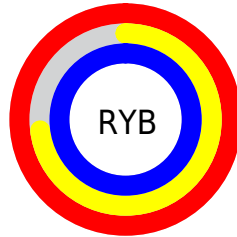

- Red (100%)
- Yellow (73%)
- Blue (100%)