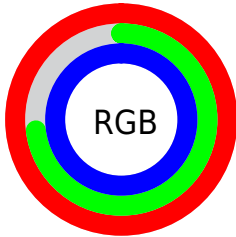

Distribution

- Red (100%)
- Green (73%)
- Blue (100%)