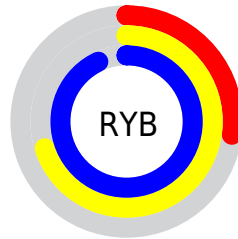

## Conversions Part 2

Format	Color
<a href="#">RYB</a>	<a href="#">69, 178, 236</a>
Decimal	<a href="#">4582558</a>
CIELab	<a href="#">83.82, -59.93, 25.81</a>
CIElCh	<a href="#">84, 65.252, 156.700</a>
Yxy	<a href="#">63.7204, 0.2664, 0.4396</a>
Android (android.graphics.Color)	<a href="#">4282772638 (0xFF45EC9E)</a>
YUV	<a href="#">177.1750, -9.4533, -94.8695</a>
Hunter-Lab	<a href="#">79.8251, -53.3386, 24.2266</a>

# Details

The CIELab color **83.82, -59.93, 25.81** is a light color, and the websafe version is hex **66FF99**. The color can be described as light muted spring green. A complement of this color would be **56.28, 69.24, -5.59**, and the grayscale version is **72.32, 0.00, -0.01**.

A 20% lighter version of the original color is **92.42, -43.00, 9.79**, and **64.39, -55.58, 26.69** is the 20% darker color. If you saturate the color by 10%, you get **83.26, -64.90, 30.61**, and if you desaturate by 10%, it is **84.57, -53.76, 21.25**.

# Distribution

Red (27%)

Green (93%)

Blue (62%)

Red (27%)

Yellow (70%)

Blue (93%)

Cyan (71%)