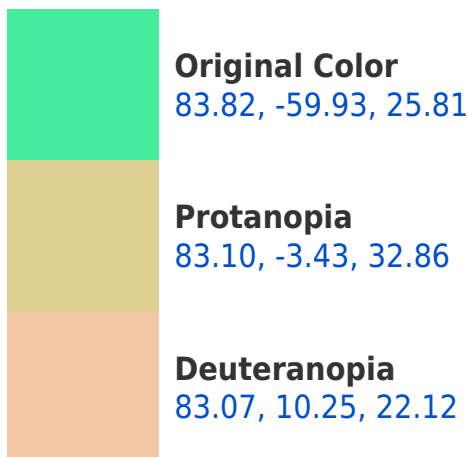

## Background

This preview shows how black text looks on a background with the CIELab color 163.82, -59.93, 25.81.

## Dichromacy

**Tritanopia**  
83.61, -28.55, -19.52

# Trichromacy

**Original Color**  
83.82, -59.93, 25.81

**Protanomaly**  
82.14, -29.01, 28.29

**Deuteranomaly**  
81.40, -20.24, 20.61

**Tritanomaly**  
83.48, -40.99, -3.36