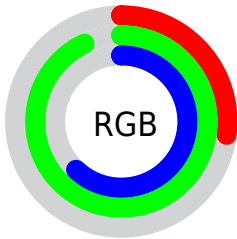

Distribution

Red (27%)

Green (93%)

Blue (62%)