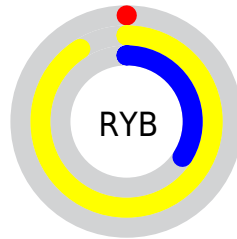

Red (0%)

Yellow (91%)

Blue (34%)