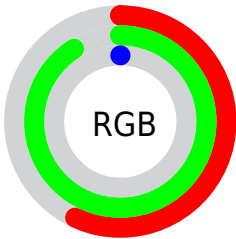

Distribution

Red (57%)

Green (91%)

Blue (0%)