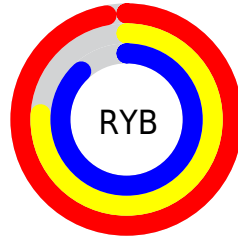

# Details

The CIELab color  $83.95, 24.10, -7.99$  is a light color, and the websafe version is hex  $\text{FFCCFF}$ . A complement of this color would be  $93.28, -23.11, 9.32$ , and the grayscale version is  $85.49, 0.00, -0.01$ .

# Distribution

Red (97%)

Green (76%)

Blue (88%)

Red (97%)

Yellow (76%)

Blue (88%)

Cyan (0%)