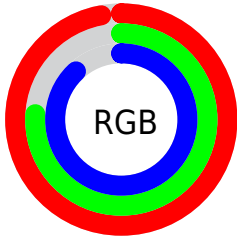

Distribution

Red (97%)

Green (76%)

Blue (88%)