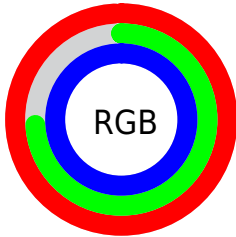

Distribution

Red (99%)

Green (74%)

Blue (99%)