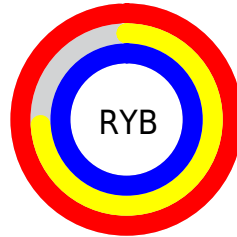

# Details

The CIELab color  $84.16, 33.25, -22.57$  is a light color, and the websafe version is hex  $\text{FFCCFF}$ . A complement of this color would be  $93.78, -31.97, 24.33$ , and the grayscale version is  $86.07, 0.00, -0.01$ .

# Distribution

Red (99%)

Green (74%)

Blue (99%)

Red (99%)

Yellow (74%)

Blue (99%)

Cyan (0%)