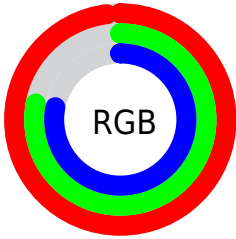

Distribution

Red (98%)

Green (78%)

Blue (78%)