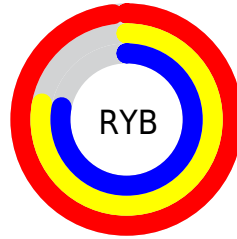

# Details

The CIELab color **84.38, 18.48, 7.07** is a light color, and the websafe version is hex **FFCCCC**. A complement of this color would be **94.86, -16.35, -5.43**, and the grayscale version is **85.49, 0.00, -0.01**.

A 20% lighter version of the original color is **100.00, 0.01, -0.01**, and **64.40, 18.52, 7.25** is the 20% darker color. If you saturate the color by 10%, you get **78.02, 28.21, 11.43**, and if you desaturate by 10%, it is **90.98, 9.28, 3.39**.

# Distribution

Red (98%)

Green (78%)

Blue (78%)

Red (98%)

Yellow (78%)

Blue (78%)

Cyan (0%)