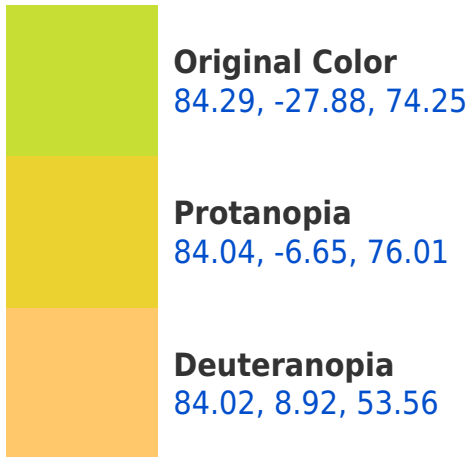

## Background

This preview shows how black text looks on a background with the CIELab color 164.29, -27.88, 74.25.

## Dichromacy

**Tritanopia**  
84.17, 5.68, -6.92

# Trichromacy

**Original Color**  
84.29, -27.88, 74.25

**Protanomaly**  
83.97, -14.12, 75.24

**Deuteranomaly**  
83.94, -4.78, 62.01

**Tritanomaly**  
83.56, -9.28, 24.97