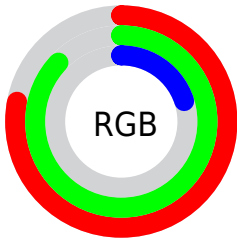

Distribution

Red (78%)

Green (87%)

Blue (20%)