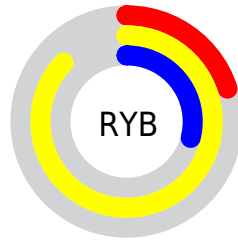

## Conversions Part 2

Format	Color
<a href="#">RYB</a>	<a href="#">52, 222, 75</a>
Decimal	<a href="#">13098548</a>
CIELab	<a href="#">84.29, -27.88, 74.25</a>
CIElCh	<a href="#">84, 79.312, 110.581</a>
Yxy	<a href="#">64.6248, 0.3929, 0.5049</a>
Android (android.graphics.Color)	<a href="#">4291288628</a> ( <a href="#">0xFFC7DE34</a> )
YUV	<a href="#">195.7430, -70.8653, 2.8564</a>
Hunter-Lab	<a href="#">80.3895, -29.0172, 46.6316</a>

# Details

The CIELab color **84.29, -27.88, 74.25** is a light color, and the websafe version is hex **CCCC00**. The color can be described as light muted yellow. A complement of this color would be **36.42, 57.51, -82.22**, and the grayscale version is **79.30, 0.00, -0.01**.

A 20% lighter version of the original color is **97.61, -17.77, 66.83**, and **64.40, -27.05, 66.44** is the 20% darker color. If you saturate the color by 10%, you get **84.00, -29.81, 79.29**, and if you desaturate by 10%, it is **84.63, -25.57, 67.11**.

# Distribution

Red (78%)

Green (87%)

Blue (20%)

Red (20%)

Yellow (87%)

Blue (29%)

Cyan (10%)