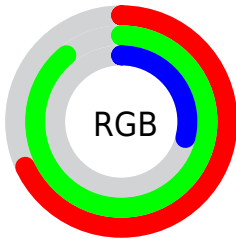

Distribution

Red (68%)

Green (89%)

Blue (29%)