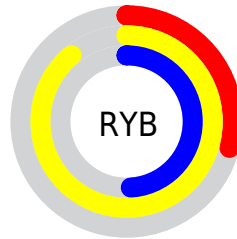

## Conversions Part 2

<b>Format</b>	<b>Color</b>
<b>RYB</b>	73, 227, 126
Decimal	11461449
CIELab	84.18, -38.90, 66.52
CIELCh	84, 77.059, 120.319
Yxy	64.4123, 0.3636, 0.5078
Android (android.graphics.Color)	4289651529 (0xFFAEE349)
YUV	193.5970, -59.4543, -17.1866
Hunter-Lab	80.2573, -37.8703, 44.1355

# Details

The CIELab color **84.18, -38.90, 66.52** is a light color, and the websafe version is hex **99CC33**. The color can be described as light muted chartreuse. A complement of this color would be **45.29, 55.57, -70.34**, and the grayscale version is **78.49, 0.00, -0.01**.

A 20% lighter version of the original color is **96.17, -24.93, 57.24**, and **64.09, -38.67, 65.53** is the 20% darker color. If you saturate the color by 10%, you get **83.60, -43.06, 73.34**, and if you desaturate by 10%, it is **84.84, -34.26, 58.13**.

# Distribution

Red (68%)

Green (89%)

Blue (29%)

Red (29%)

Yellow (89%)

Blue (49%)

Cyan (23%)