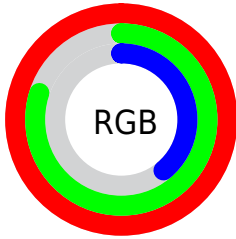

Distribution

Red (100%)

Green (80%)

Blue (39%)