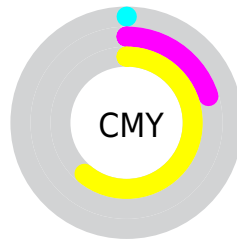

# Details

The CIELab color **84.43, 7.40, 57.30** is a light color, and the websafe version is hex **FFCC66**. A complement of this color would be **63.66, 13.42, -56.43**, and the grayscale version is **83.22, 0.00, -0.01**.

A 20% lighter version of the original color is **98.08, -14.13, 48.19**, and **64.40, 7.55, 57.24** is the 20% darker color. If you saturate the color by 10%, you get **82.14, 10.37, 65.92**, and if you desaturate by 10%, it is **86.81, 4.93, 47.98**.

# Distribution

Red (100%)

Green (80%)

Blue (39%)

Red (70%)

Yellow (100%)

Blue (39%)

Cyan (0%)

Magenta (20%)

Yellow (61%)

Black (0%)

Cyan (0%)

Magenta (20%)

Yellow (61%)