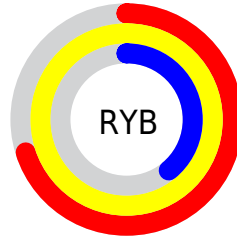

## Conversions Part 2

Format	Color
<a href="#">RYB</a>	<a href="#">178, 255, 100</a>
Decimal	<a href="#">16763748</a>
CIELab	<a href="#">84.43, 7.40, 57.30</a>
CIElCh	<a href="#">84, 57.776, 82.641</a>
Yxy	<a href="#">64.8958, 0.4299, 0.4299</a>
Android (android.graphics.Color)	<a href="#">4294953828</a> ( <a href="#">0xFFFFCB64</a> )
YUV	<a href="#">206.8060, -52.6554, 42.2661</a>
Hunter-Lab	<a href="#">80.5579, 2.8269, 40.8133</a>

# Details

The CIELab color **84.43, 7.40, 57.30** is a light color, and the websafe version is hex **FFCC66**. A complement of this color would be **63.66, 13.42, -56.43**, and the grayscale version is **83.22, 0.00, -0.01**.

A 20% lighter version of the original color is **98.08, -14.13, 48.19**, and **64.40, 7.55, 57.24** is the 20% darker color. If you saturate the color by 10%, you get **82.14, 10.37, 65.92**, and if you desaturate by 10%, it is **86.81, 4.93, 47.98**.

# Distribution

Red (100%)

Green (80%)

Blue (39%)

Red (70%)

Yellow (100%)

Blue (39%)

Cyan (0%)