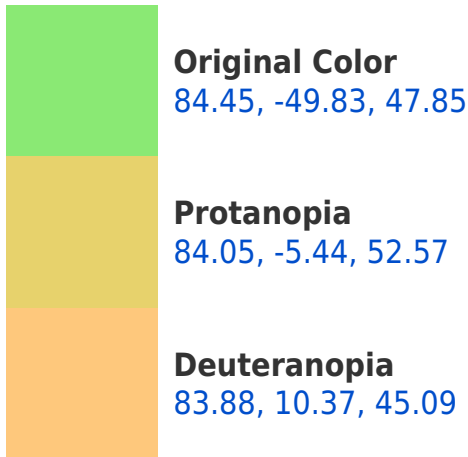

## Background

This preview shows how black text looks on a background with the CIELab color 164.45, -49.83, 47.85.

## Dichromacy

# Trichromacy

**Original Color**  
84.45, -49.83, 47.85

**Protanomaly**  
83.53, -22.78, 49.88

**Deuteranomaly**  
83.16, -12.92, 44.86

**Tritanomaly**  
84.16, -29.45, 8.48