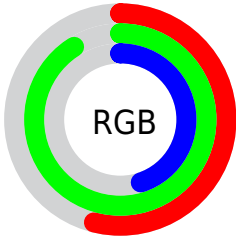

Distribution

- Red (54%)
- Green (91%)
- Blue (45%)