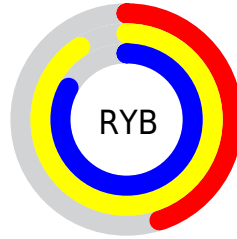

- Red (45%)
- Yellow (91%)
- Blue (83%)