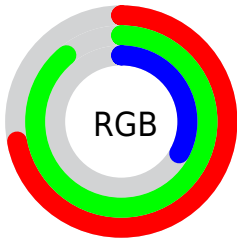

Distribution

- Red (72%)
- Green (89%)
- Blue (33%)