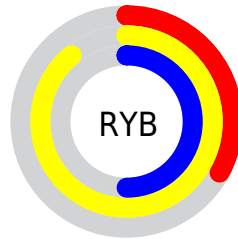

- Red (33%)
- Yellow (89%)
- Blue (50%)