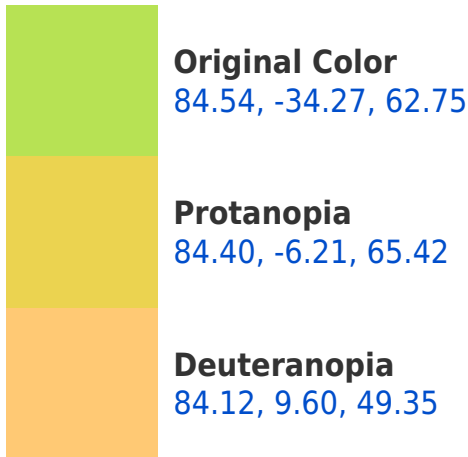

## **Background**

This preview shows how black text looks on a background with the CIELab color 164.54, -34.27, 62.75.

## Dichromacy

**Tritanopia**  
84.47, -0.90, -9.26

# Trichromacy

**Original Color**  
84.54, -34.27, 62.75

**Protanomaly**  
84.12, -16.54, 64.24

**Deuteranomaly**  
83.84, -6.57, 54.15

**Tritanomaly**  
84.09, -15.00, 17.67