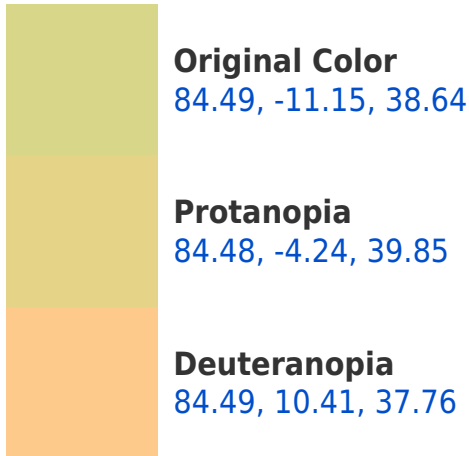

## Background

This preview shows how black text looks on a background with the CIELab color 164.49, -11.15, 38.64.

## Dichromacy

**Tritanopia**  
84.51, 10.08, -5.25

# Trichromacy

**Original Color**  
84.49, -11.15, 38.64

**Protanomaly**  
84.34, -6.61, 39.07

**Deuteranomaly**  
84.49, 2.59, 38.03

**Tritanomaly**  
84.41, 1.36, 11.03