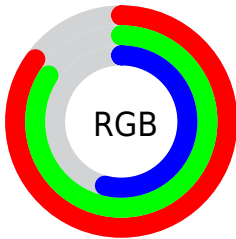

Distribution

- Red (85%)
- Green (84%)
- Blue (54%)