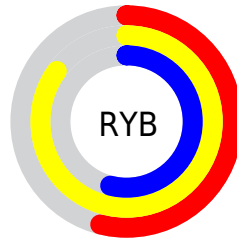

- Red (54%)
- Yellow (85%)
- Blue (54%)