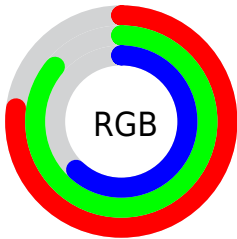

Distribution

Red (77%)

Green (86%)

Blue (62%)