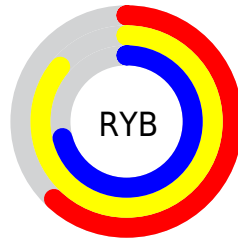

# Details

The CIELab color **84.67, -18.66, 28.39** is a light color, and the websafe version is hex **CCCC99**. A complement of this color would be **68.83, 21.25, -28.74**, and the grayscale version is **82.72, 0.00, -0.01**.

A 20% lighter version of the original color is **98.89, -7.61, 20.37**, and **64.71, -18.55, 28.51** is the 20% darker color. If you saturate the color by 10%, you get **83.75, -24.67, 38.28**, and if you desaturate by 10%, it is **85.68, -12.35, 18.42**.

# Distribution

Red (77%)

Green (86%)

Blue (62%)

Red (62%)

Yellow (86%)

Blue (71%)

Cyan (11%)