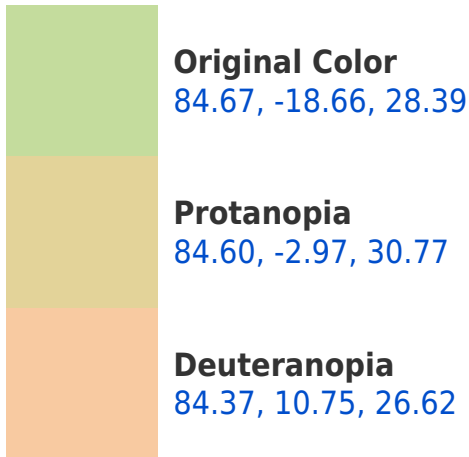

## **Background**

This preview shows how black text looks on a background with the CIELab color 164.67, -18.66, 28.39.

## Dichromacy

# Trichromacy

**Original Color**  
84.67, -18.66, 28.39

**Protanomaly**  
84.50, -8.59, 29.96

**Deuteranomaly**  
84.38, -0.30, 26.87

**Tritanomaly**  
84.44, -6.25, 4.52