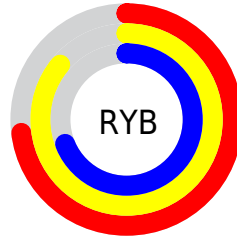

- Red (73%)
- Yellow (86%)
- Blue (69%)