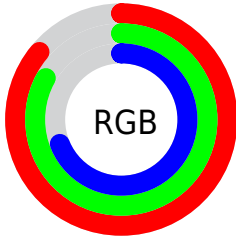

Distribution

- Red (86%)
- Green (83%)
- Blue (69%)