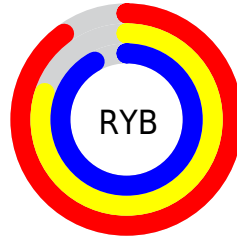

# Details

The CIELab color  $85.00, 14.51, -11.94$  is a light color, and the websafe version is hex  $\text{FFCCFF}$ . A complement of this color would be  $90.48, -14.17, 12.18$ , and the grayscale version is  $86.06, 0.00, -0.01$ .

A 20% lighter version of the original color is  $100.00, 0.01, -0.01$ , and  $65.01, 14.22, -11.79$  is the 20% darker color. If you saturate the color by 10%, you get  $79.07, 25.82, -20.90$ , and if you desaturate by 10%, it is  $91.09, 3.46, -2.90$ .

# Distribution

Red (90%)

Green (80%)

Blue (92%)

Red (90%)

Yellow (80%)

Blue (92%)

Cyan (2%)