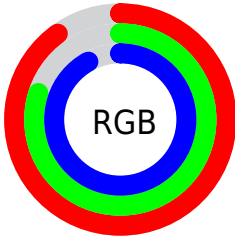

Distribution

Red (90%)

Green (80%)

Blue (92%)