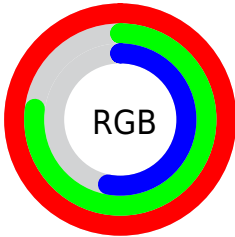

Distribution

- Red (100%)
- Green (77%)
- Blue (53%)