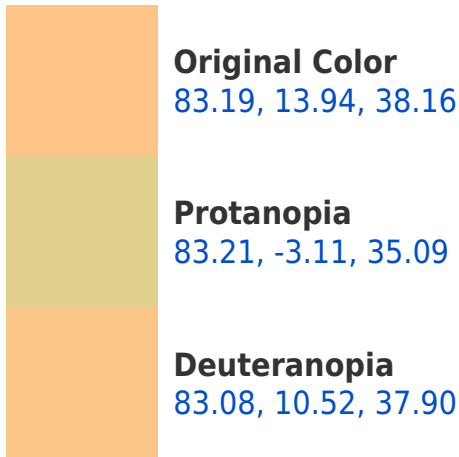

## **Background**

This preview shows how black text looks on a background with the CIELab color 163.19, 13.94, 38.16.

## Dichromacy

**Tritanopia**  
83.12, 25.20, 2.65

# Trichromacy

**Original Color**  
83.19, 13.94, 38.16

**Protanomaly**  
83.13, 3.08, 36.20

**Deuteranomaly**  
83.03, 11.83, 37.88

**Tritanomaly**  
83.03, 20.85, 15.35