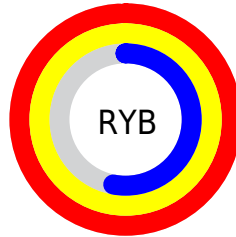

- Red (99%)
- Yellow (100%)
- Blue (53%)