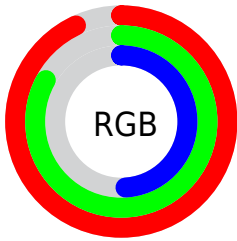

Distribution

Red (93%)

Green (83%)

Blue (49%)