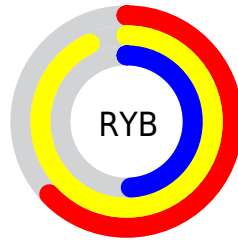

Red (63%)

Yellow (93%)

Blue (49%)