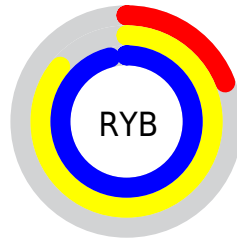

## Conversions Part 2

<b>Format</b>	<b>Color</b>
<b>RYB</b>	49, 219, 245
Decimal	3274063
CIELab	85.26, -76.97, 64.07
CIELCh	85, 100.147, 140.226
Yxy	66.5181, 0.2939, 0.5533
Android (android.graphics.Color)	4281464143 (0xFF31F54F)
YUV	167.4720, -43.6167, -103.8999
Hunter-Lab	81.5586, -65.4102, 43.7356

# Details

The CIELab color **85.26, -76.97, 64.07** is a dark color, and the websafe version is hex **33FF66**. The color can be described as dark washed green. A complement of this color would be **58.52, 85.14, -41.38**, and the grayscale version is **68.84, 0.00, -0.01**.

A 20% lighter version of the original color is **90.75, -58.71, 46.57**, and **66.18, -68.13, 65.17** is the 20% darker color. If you saturate the color by 10%, you get **84.90, -80.64, 70.77**, and if you desaturate by 10%, it is **85.83, -71.49, 56.36**.

# Distribution

- Red (19%)
- Green (96%)
- Blue (31%)

- Red (19%)
- Yellow (86%)
- Blue (96%)

- Cyan (80%)
- Magenta (0%)
- Yellow (68%)
- Black (4%)

- Cyan (81%)
- Magenta (4%)
- Yellow (69%)