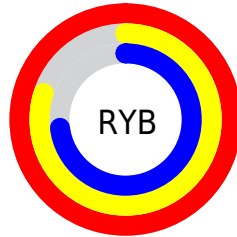

- Red (100%)
- Yellow (80%)
- Blue (73%)