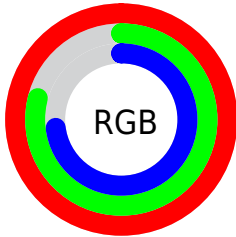

Distribution

- Red (100%)
- Green (79%)
- Blue (73%)