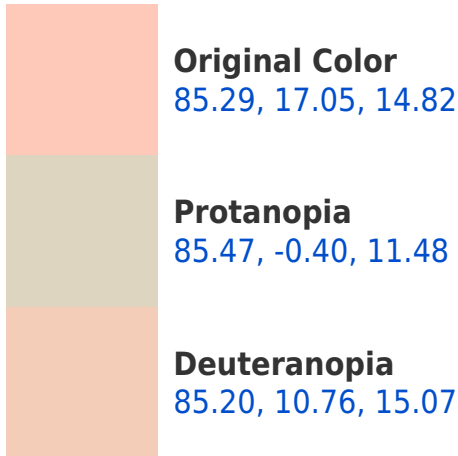

## **Background**

This preview shows how black text looks on a background with the CIELab color 165.29, 17.05, 14.82.

## Dichromacy

**Tritanopia**  
85.20, 22.35, 0.86

# Trichromacy

**Original Color**  
85.29, 17.05, 14.82

**Protanomaly**  
85.41, 5.72, 12.59

**Deuteranomaly**  
85.32, 12.76, 15.30

**Tritanomaly**  
85.21, 20.48, 5.66