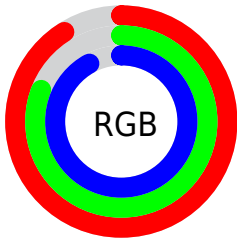

Distribution

Red (91%)

Green (81%)

Blue (92%)