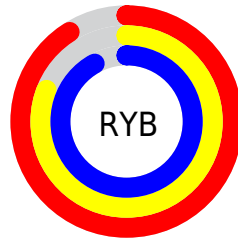

# Details

The CIELab color  $85.65, 14.11, -10.95$  is a light color, and the websafe version is hex  $\text{FFCCFF}$ . A complement of this color would be  $90.52, -13.82, 11.21$ , and the grayscale version is  $86.69, 0.00, -0.01$ .

A 20% lighter version of the original color is  $100.00, 0.01, -0.01$ , and  $65.70, 13.80, -10.74$  is the 20% darker color. If you saturate the color by 10%, you get  $79.84, 25.83, -19.69$ , and if you desaturate by 10%, it is  $91.63, 2.64, -2.09$ .

# Distribution

Red (91%)

Green (81%)

Blue (92%)

Red (91%)

Yellow (81%)

Blue (92%)

Cyan (1%)