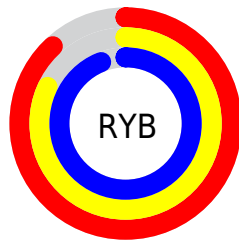

# Details

The CIELab color **85.68, 11.50, -13.09** is a light color, and the websafe version is hex **CCCCFF**. A complement of this color would be **92.49, -11.06, 13.10**, and the grayscale version is **86.52, 0.00, -0.01**.

A 20% lighter version of the original color is **100.00, 0.01, -0.01**, and **65.81, 11.41, -12.88** is the 20% darker color. If you saturate the color by 10%, you get **78.97, 20.82, -23.30**, and if you desaturate by 10%, it is **92.44, 2.58, -2.98**.

# Distribution

Red (88%)

Green (82%)

Blue (94%)

Red (88%)

Yellow (82%)

Blue (94%)

Cyan (6%)