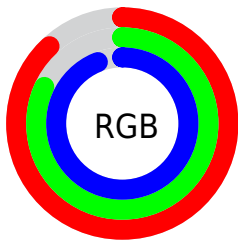

Distribution

Red (88%)

Green (82%)

Blue (94%)