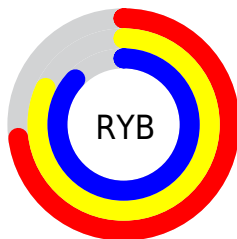

- Red (73%)
- Yellow (82%)
- Blue (87%)