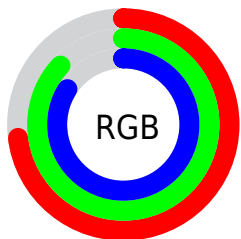

Distribution

- Red (73%)
- Green (87%)
- Blue (84%)